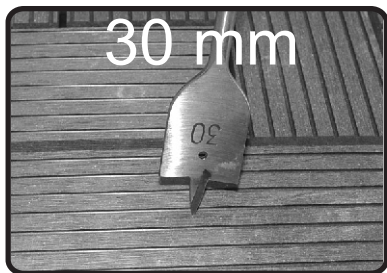

# Alpha

4112601 LED white 12V 0,5W - 10 Lumen

SMD LED unit 3x  
12V 0.5W  
white  
Art. nr.1164101

30 mm

max. 30x