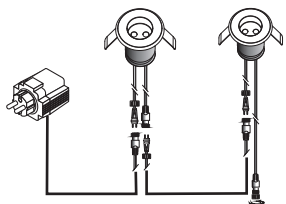

# Alpha

4112601 LED white 12V 0,5W - 10 Lumen

SMD LED unit 3x  
12V 0.5W  
white  
Art. nr.1164101

30 mm

max. 30x